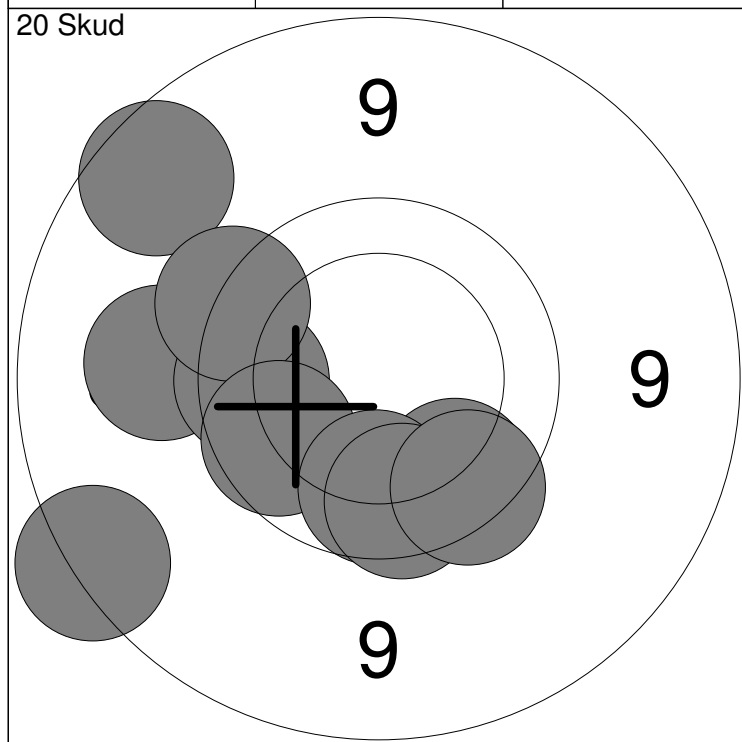

1: 9.3 ←	6: 8.7 ←	Serie	88
2: 8.9 ↗	7: 9.9 ↘		
3: 9.8 ↘	8: 9.9 ↘	Total	88
4: 9.8 ←	9: 9.8 ↘		
5: 9.6 ↗	10: 9.7 ↘		

11: 10.1 ↘	16: 10.2 ↘	Serie	94
12: 10.2 →	17: 10.6x ↗		
13: 9.8 ↘	18: 9.9 ←	Total	182
14: 9.4 ↗	19: 9.7 ←		
15: 10.6x ↘	20: 8.8 ←