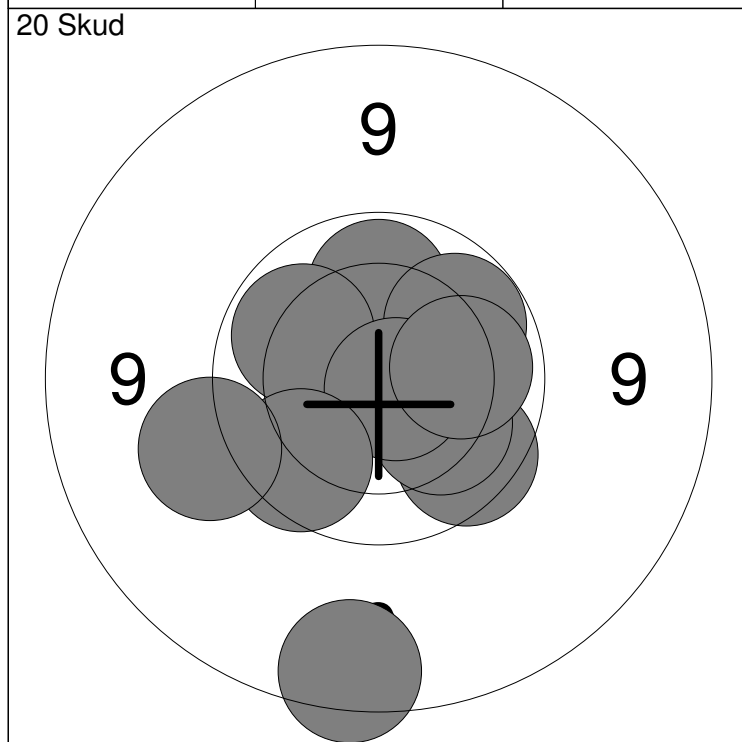

1: 10.0 ↑	6: 10.7x ↘	Serie	95
2: 10.0 ↖	7: 9.8 ↘		
3: 10.0 ↗	8: 10.1 →	Total	95
4: 9.8 ↘	9: 9.4 ←		
5: 10.1 ↘	10: 8.8 ↓		

11: 9.8 ↗	16: 8.7 ↖	Serie	89
12: 9.7 →	17: 9.1 ↘		
13: 9.5 ↓	18: 9.5 ↘	Total	184
14: 9.7 →	19: 9.8 ↑		
15: 9.0 ↗	20: 9.5 ↗