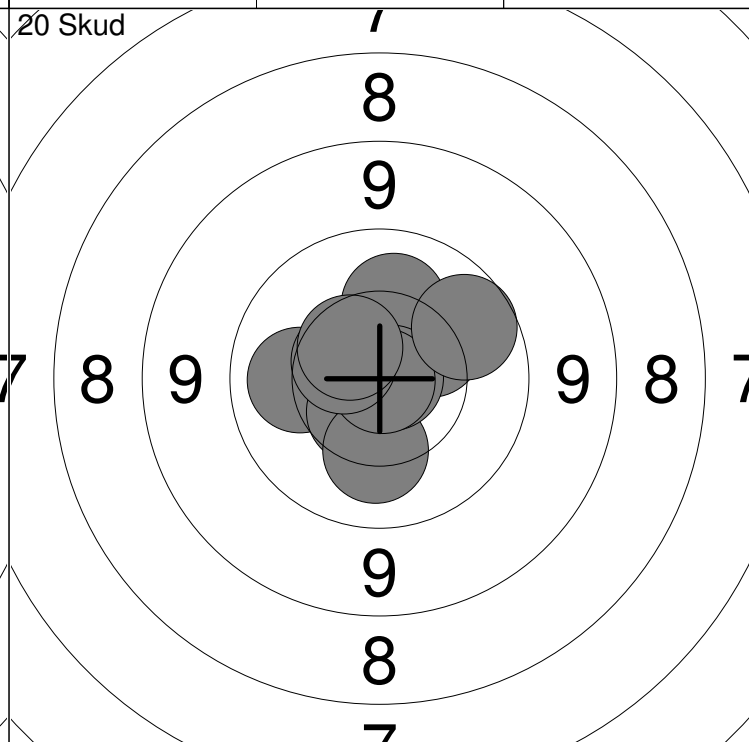

1: 10.1 ↓	6: 10.8x →	Serie	100	
2: 10.5 ←	7: 10.5 ↗		Total	100
3: 10.3 ↗	8: 10.5 ↖			
4: 10.3 ↗	9: 10.6x ↙			
5: 10.7x ↓	10: 10.7x ↖			

11: 10.3 ↗	16: 10.8x →	Serie	99	
12: 10.1 ←	17: 10.9x ↘		Total	199
13: 10.5 ↘	18: 9.9 ↗			
14: 10.2 ↓	19: 10.5 ←			
15: 10.2 ↑	20: 10.5 ↖