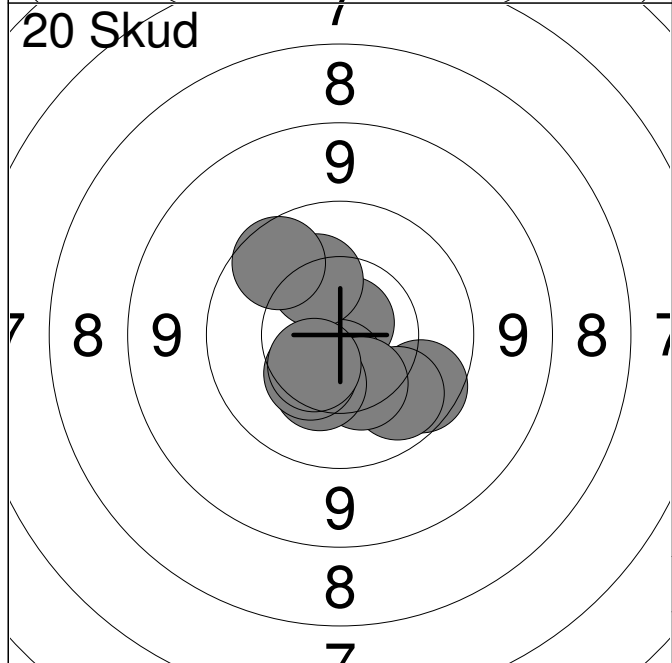

11:	9.8	↘
12:	10.8x	↗
13:	10.6x	↓
14:	10.0	↓
15:	10.3	↓
16:	10.3	↙
17:	10.3	↗
18:	10.4	↙
19:	10.5	↙
20:	9.8	↗
Serie		98.0
Total		198.0