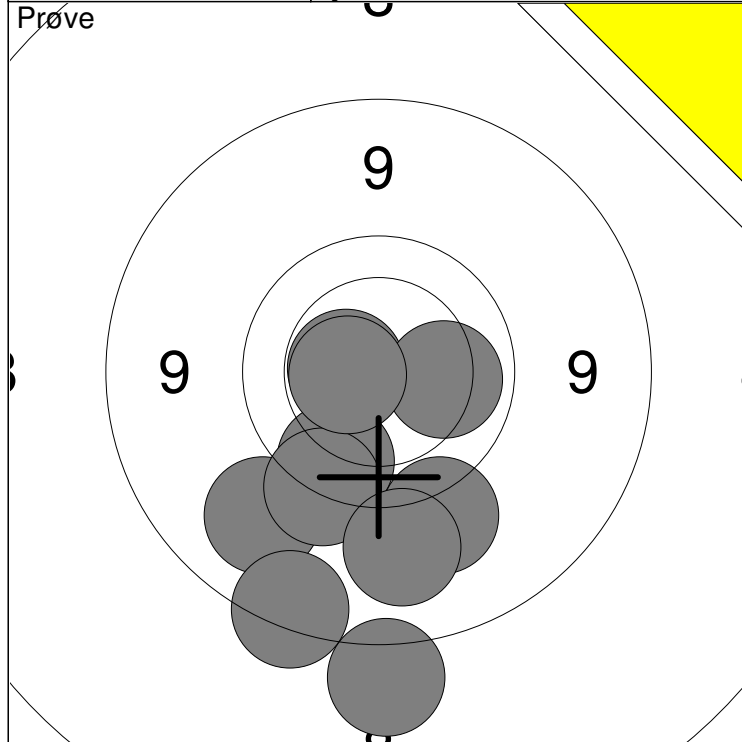

1: 9.2 ↙	6: 9.4 ↓	Serie	91
2: 8.5 ↓	7: 9.2 ↓		
3: 8.8 ↓	8: 10.5x ←	Total	0
4: 9.8 ↓	9: 10.1 →		
5: 9.6 ↓	10: 10.6x ←		

11: 9.9 ←	16: 10.8x ↑	Serie	59
12: 10.0 ↓	13: 10.6x ↙		
14: 10.5 ↙	15: 10.3 ↑	Total	0