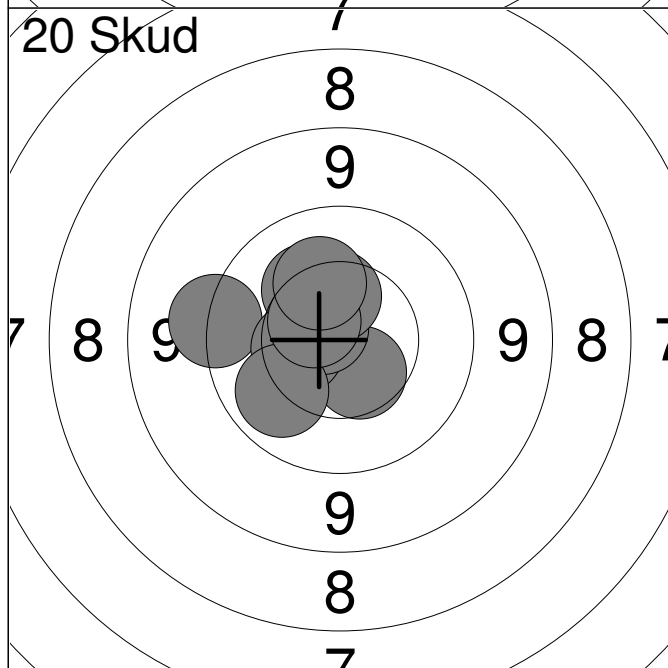

11:	10.7x	←
12:	10.5	↘
13:	9.4	←
14:	10.3	↗
15:	10.5	←
16:	10.7x	↗
17:	10.1	←
18:	10.4	↑
19:	10.6	↗
20:	10.3	↑
Serie		99.0
Total		196.0