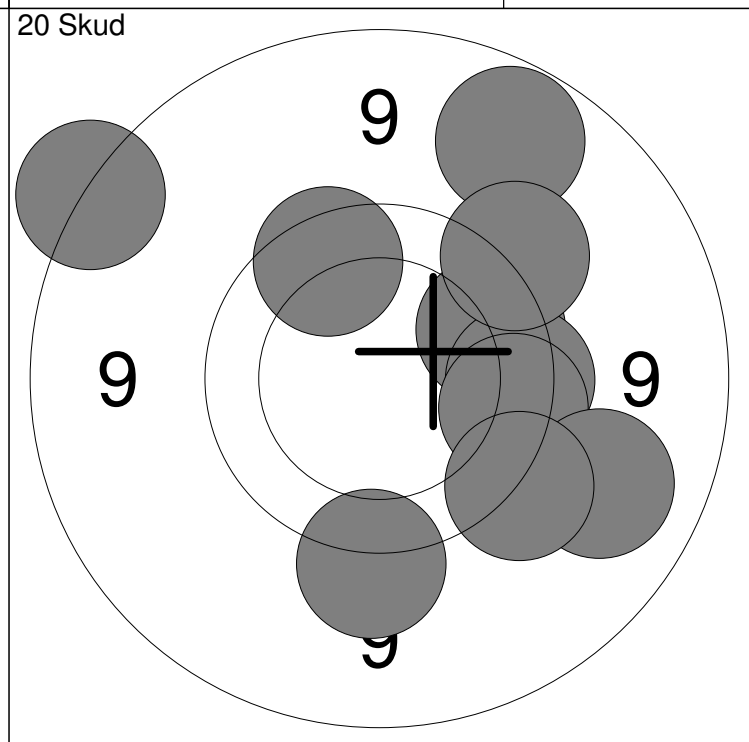

1: 10.0 ↑	6: 10.7x ↘	Serie	95
2: 10.0 ↖	7: 9.8 ↘		
3: 10.0 ↗	8: 10.1 →	Total	95
4: 9.8 ↘	9: 9.4 ←		
5: 10.1 ↘	10: 8.8 ↓		

11: 9.8 ↗	16: 8.7 ↖	Serie	89
12: 9.7 →	17: 9.1 ↘		
13: 9.5 ↓	18: 9.5 ↘	Total	184
14: 9.7 →	19: 9.8 ↑		
15: 9.0 ↗	20: 9.5 ↗